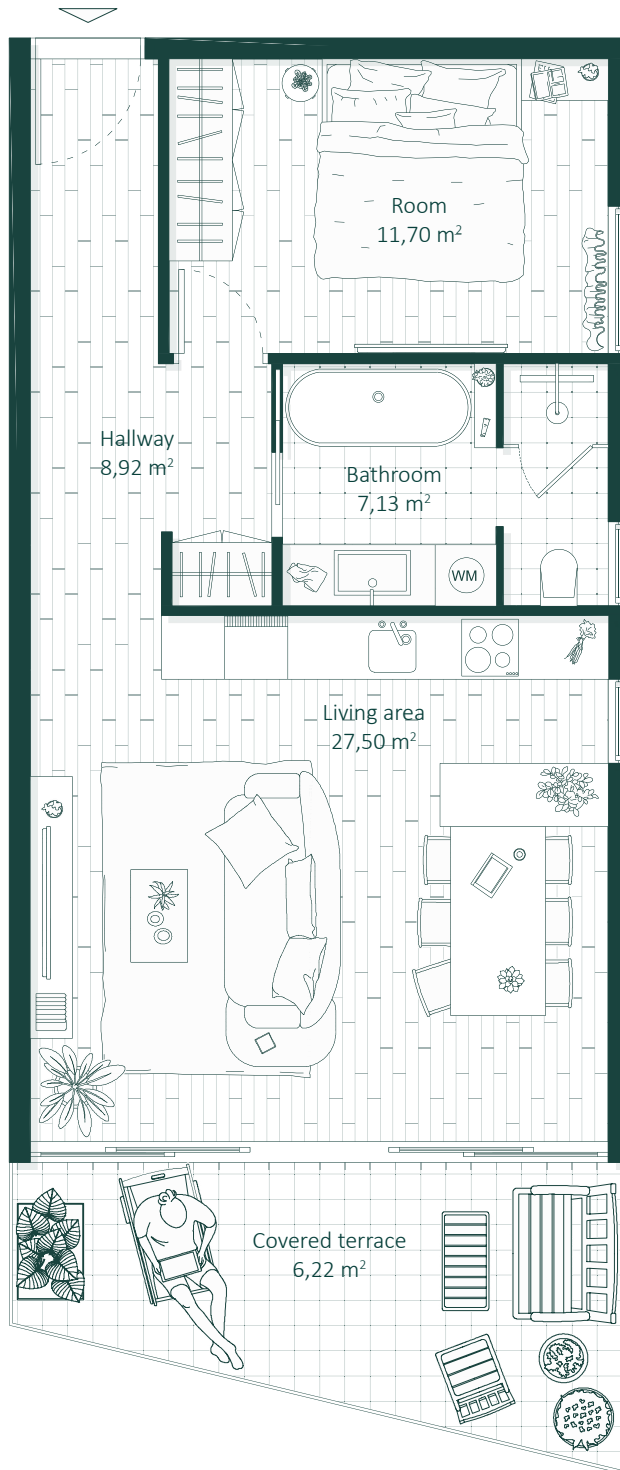

TERRACE

luxury • living

APARTMENT 101 TOTAL AREA 61,47 m² 1 BEDROOM 1 BATHROOM

Sizes and dimensions are approximate, actual may vary. Floor plans are for illustrative purposes only and should only be used as such by any prospective buyer. Whilst every attempt will be made to ensure the accuracy of the floor plan contained here, measurements of doors, windows, rooms, and any other item are approximate, and no responsibility will be taken.